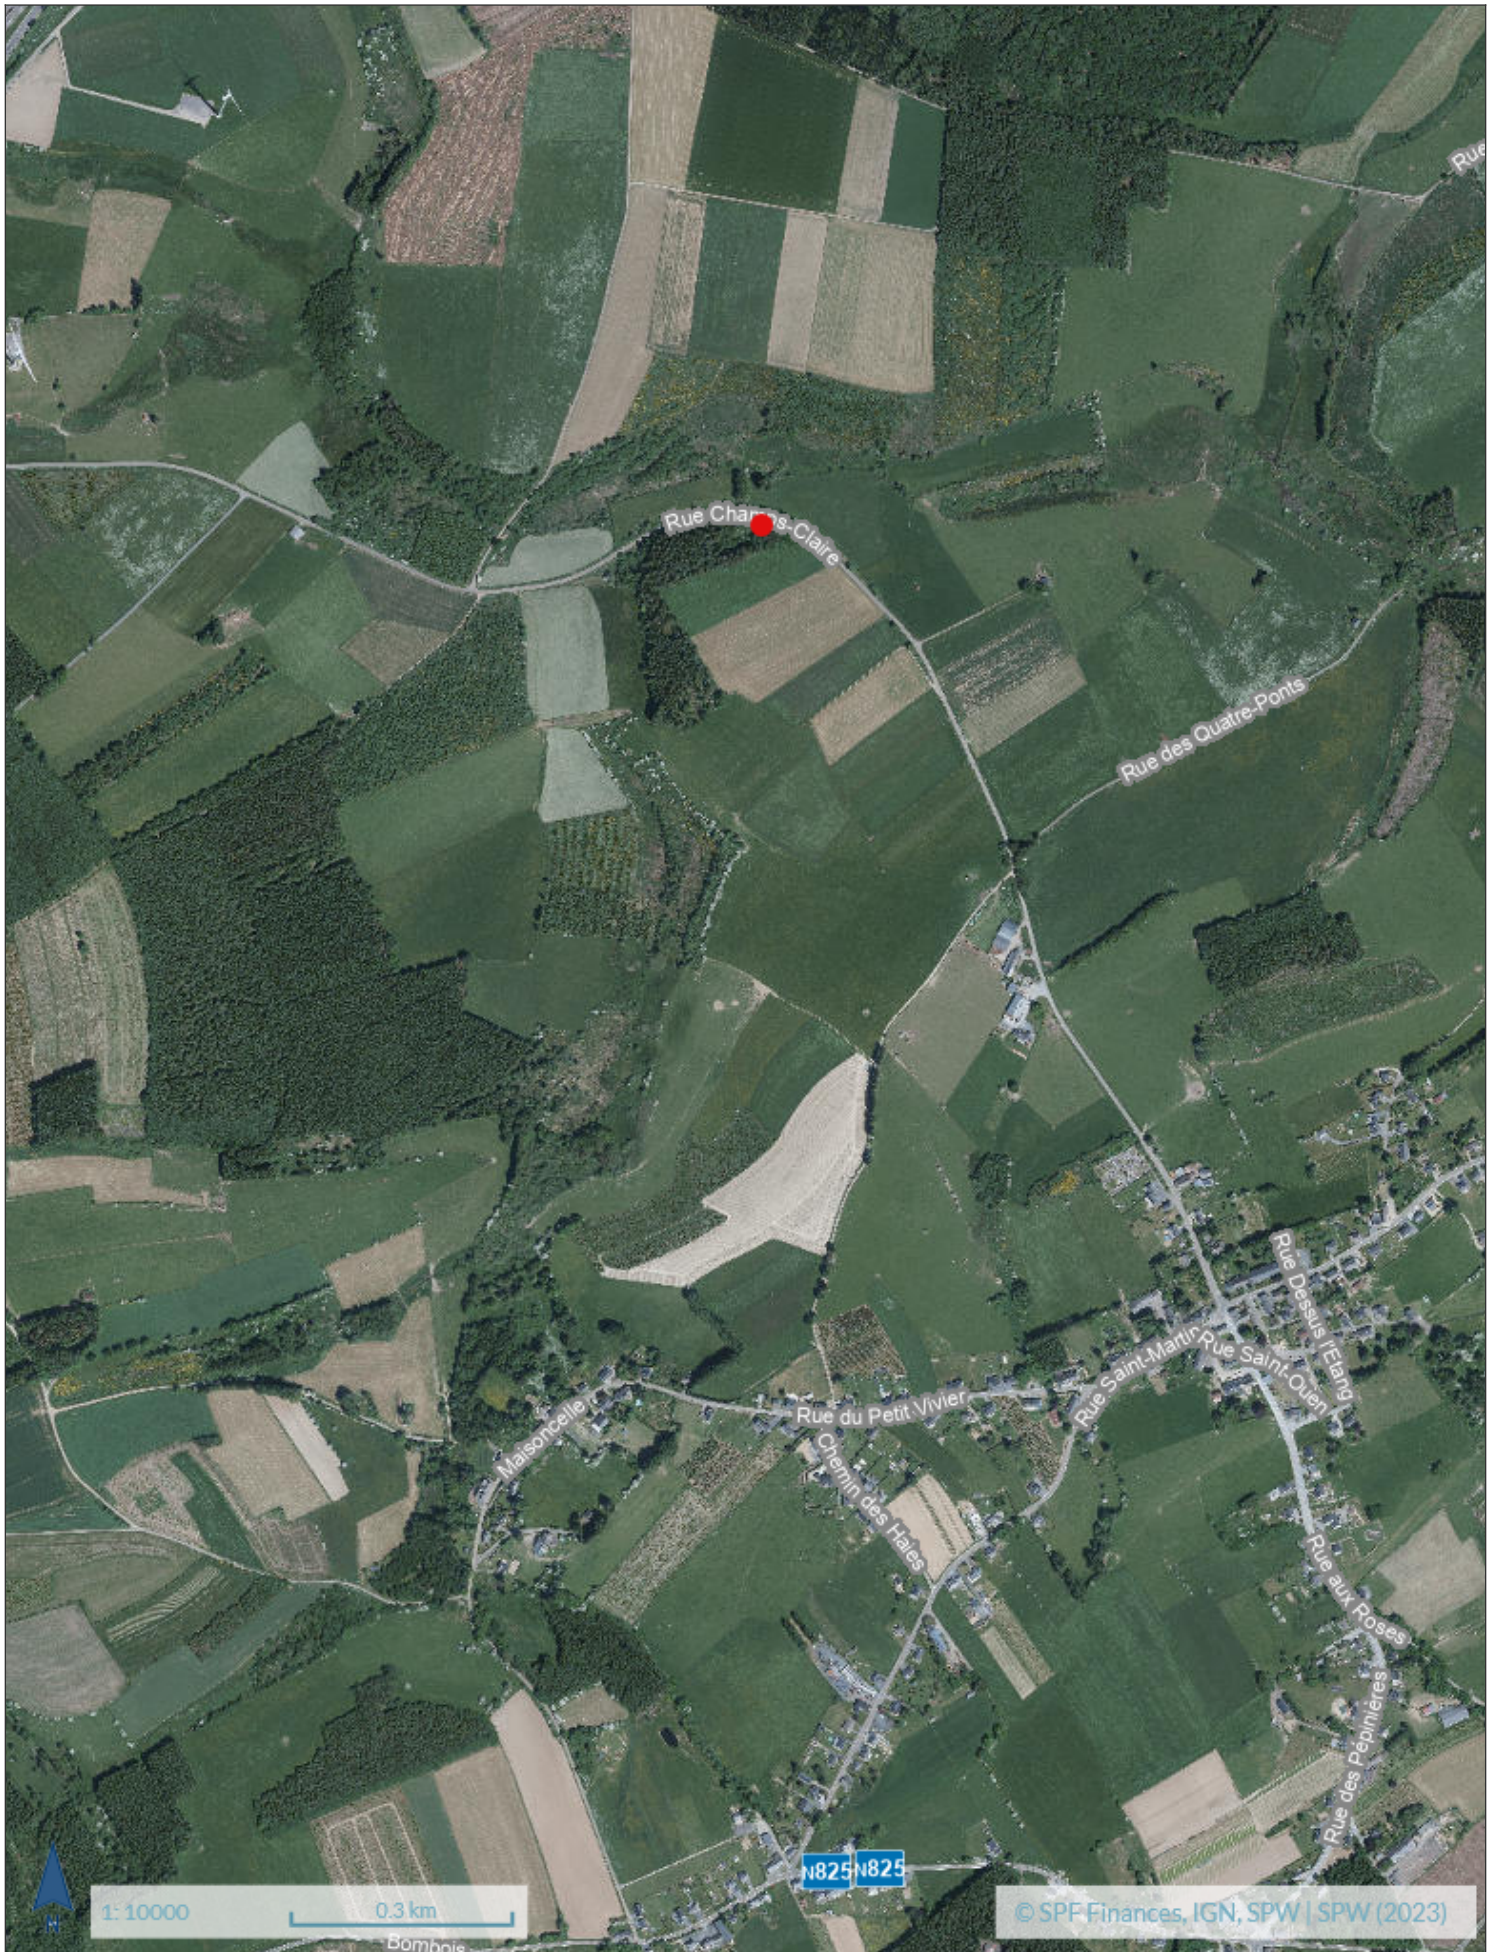

Géoportail de la Wallonie

Triage de Wittimont Lot 3 Route de Massul

1:10000

0.3 km

© SPF Finances, IGN, SPW | SPW (2023)